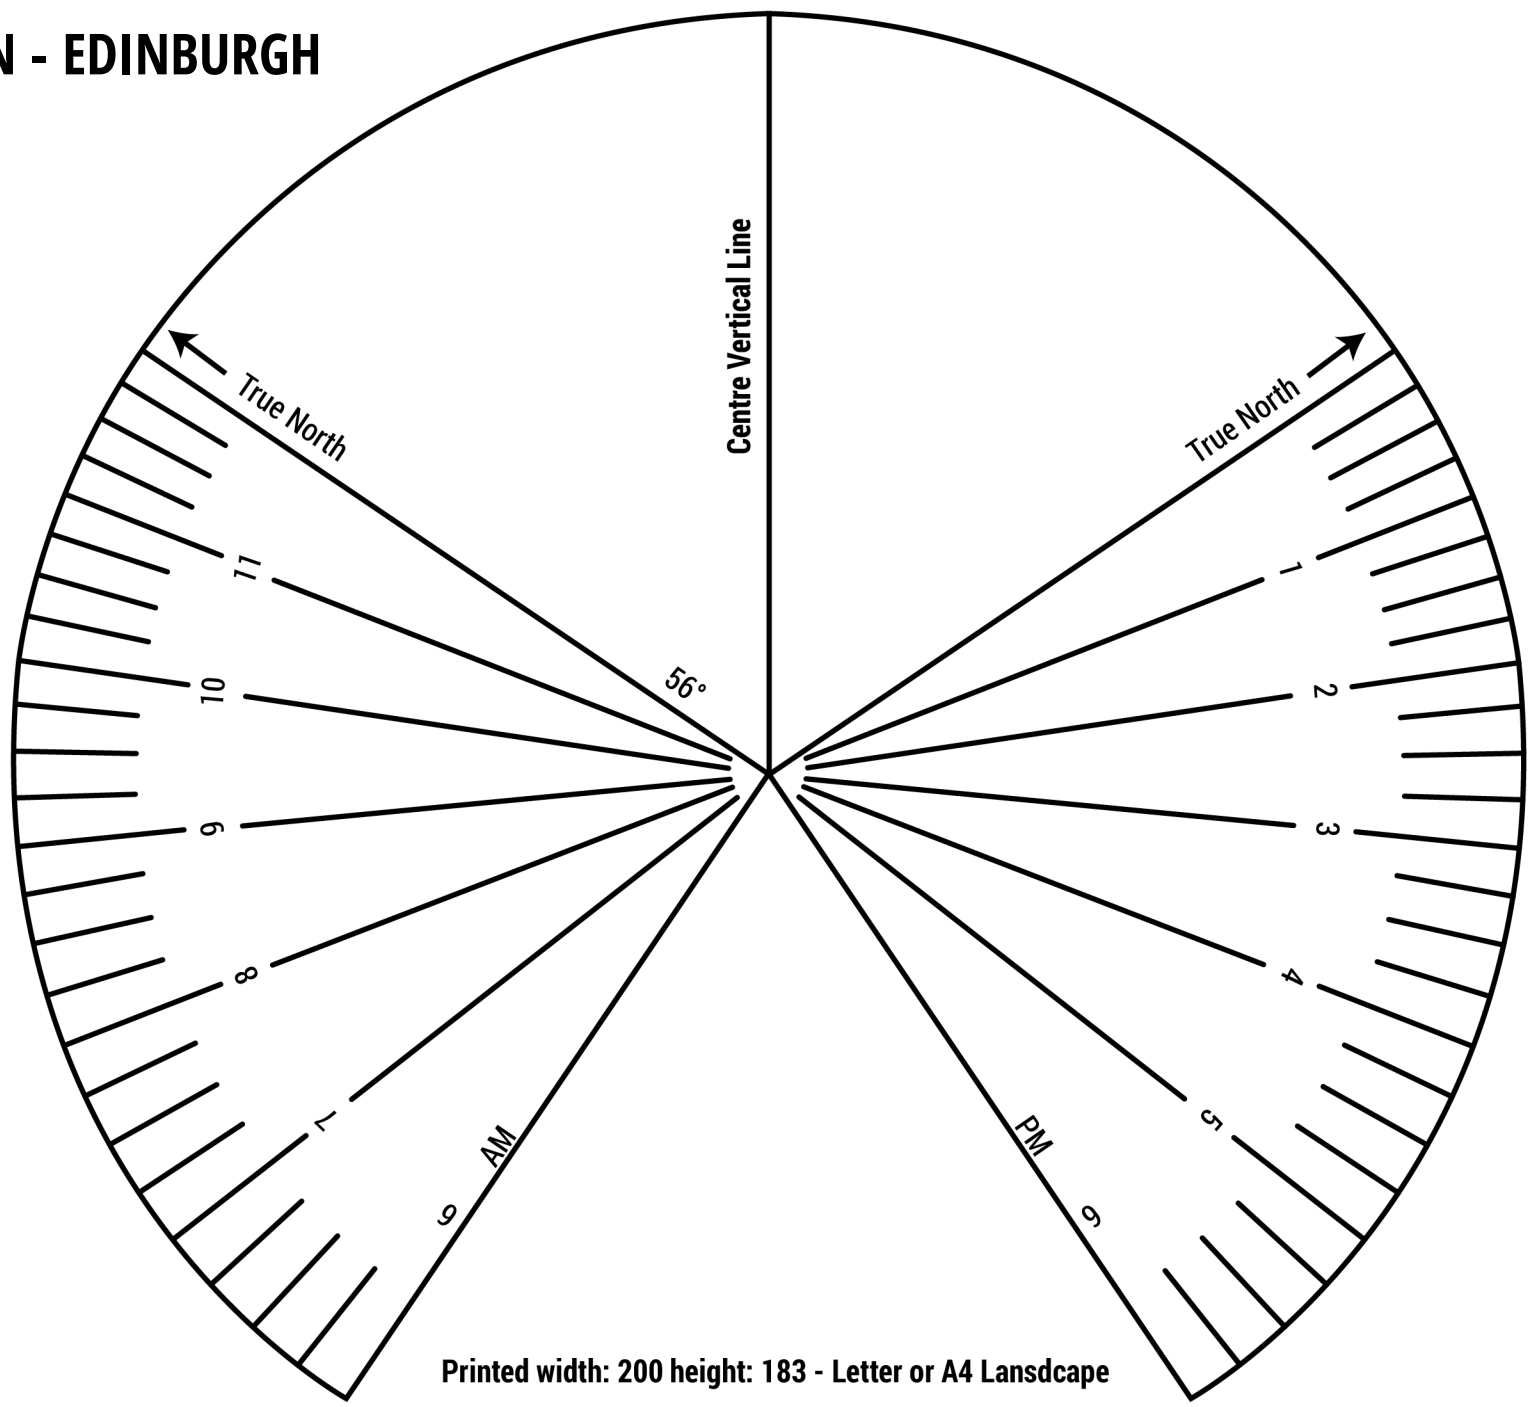

LOCATION 56°N - EDINBURGH

Printed width: 200 height: 183 - Letter or A4 Lansdcape